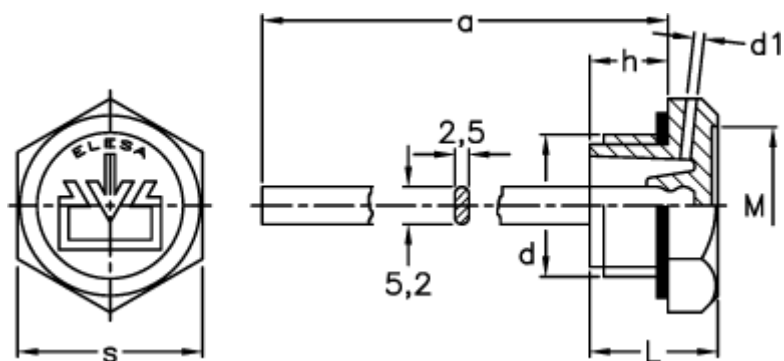

Data Sheet

Article number: 2311059587

Description: E+G Oil fill plug, w/breather hole
TCDF.1/2+a, black

Measures

a	= 195
d	= G 1/2
d1	= 2
h	= 11
L	= 18
M	= 20.5
s	= 26
Tightening torque N m = 8 til 10	